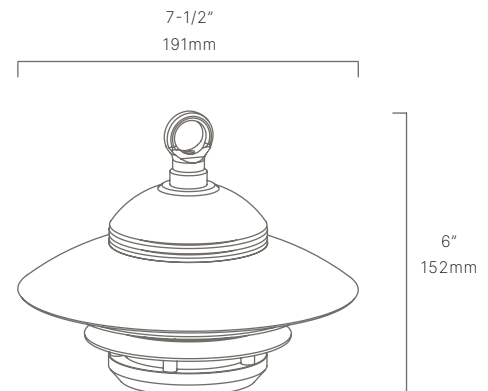

P. 760.931.2910

O. 2742 Loker Ave. W Carlsbad CA 92010

W. www.auroralight.com

MADE IN USA
WITH DOMESTIC & IMPORTED MATERIALS